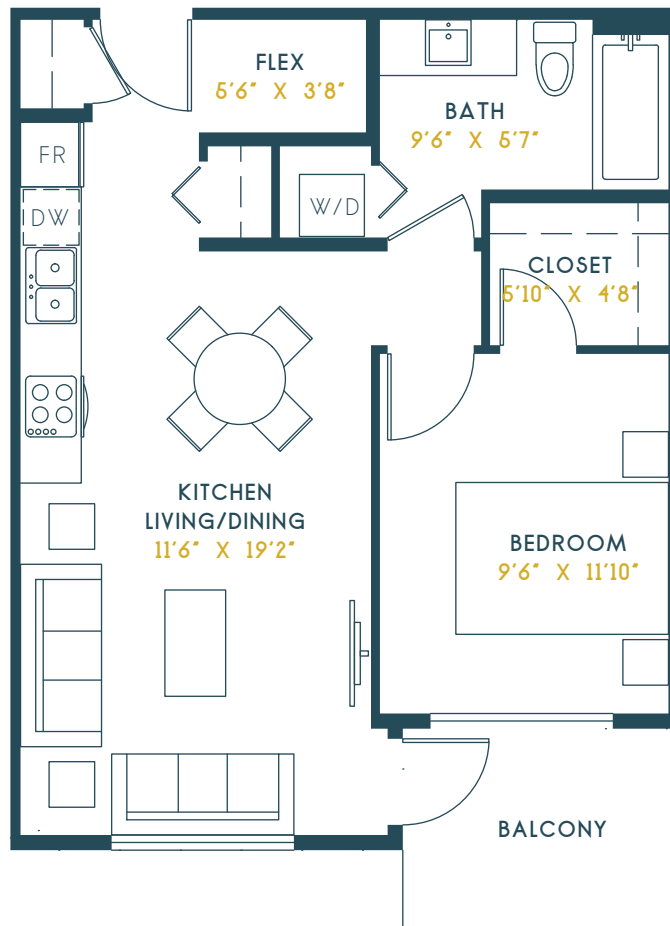

VILLAGE
SQUARE

UNIT A1
1 BEDROOM
570 SF

DIMENSIONS, SIZE, SPECIFICATIONS, LAYOUT, DIRECTION OF FLOORING ELEMENTS AND MATERIALS ARE APPROXIMATE ONLY AND SUBJECT TO CHANGE WITHOUT NOTICE. SOME PLANS ARE SHOWN AS MIRRORED AND MANY HAVE SLIGHT VARIATIONS.